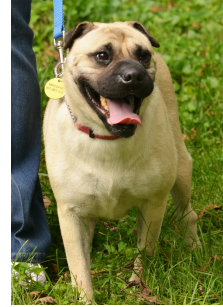

★ = Foster needed ♥ = adoption pending

Rex (#505-14) ♂ ★

Rex is our big boy from New York who loves tummy rubs and playing with water.

Stella (#508-14) ♀ ★

Stella is our small, timid Ori-Pei who just wants someone to cuddle with.

Bear (#509-14) ♂ ♥

Bear arrived from Kentucky thanks to Kindred Hearts Transport Connection. Bear loves to play and wants to be everyone's friend.

Jenny (#510-14) ♀ ♥

Jenny was hit by a car and left on the street before we rescued her. Jenny loves to play now that her pelvis has healed.