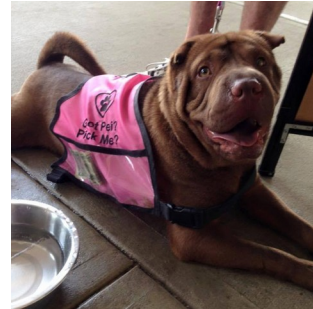

## Our Gang – November 2015

www.macspro.org || peirescue@macspro.org || 301-881-1221

**Can't decide to adopt right now? Please consider fostering one of our Pei.**

★ = foster needed

### Wilbur (#486-13) ♂

Wilbur absolutely loves spending time with people! He may need lots of time and a slow introduction when dealing with other dogs.

### China (#535-14) ♀

China is our sweet girl from NYC. China is about 1 year old. She gets along with older children but needs time to warm up to strangers and needs to be an only dog.