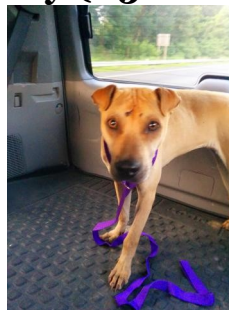

**Rex (#505-14) ♂**

Rex is our big boy from New York who loves tummy rubs and playing with water.

**Stella (#508-14) ♀**

Stella is our small, timid Ori-Pei who just wants someone to cuddle with.

**Bear (#509-14) ♂**

Bear just got in from Kentucky thanks to Kindred Hearts Transport Connection. Bear loves to play and wants to be everyone's friend.

**Jenny (#510-14) ♀**

Jenny just got the staples removed from her pelvis surgery and is now feeling a lot better.